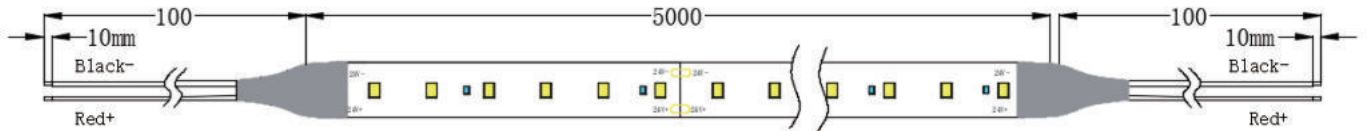

S0403

LED Qty	L1(LEDs/cut)	W2(mm/ft)	H3(mm/inch)
140	50/7	8/0.31"	5/0.19"

S0404

LED Qty	L1(LEDs/cut)	W2(mm/ft)	H3(mm/inch)
238	29.4/7	10/0.39"	5/0.19"

S0501

LED Qty	L1(LEDs/cut)	W2(mm/ft)	H3(mm/inch)
70	100/7	10/0.39"	4.4/0.17"