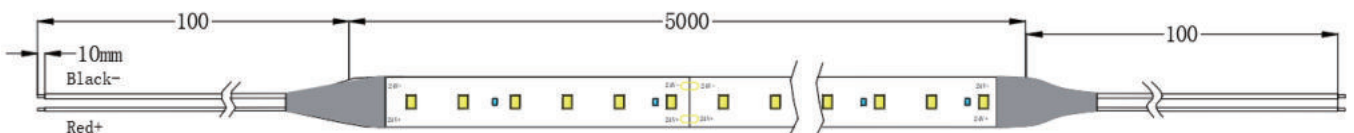

LED Qty	L1(LEDs/cut)	W2(mm/ft)	H3(mm/inch)
140	50/7	8/0.31"	1.4/0.05"

S0309/S0310/S0311/S0312/S0313

LED Qty	L1(LEDs/cut)	W2(mm/ft)	H3(mm/inch)
238	29.4/7	10/0.39"	1.4/0.05"

S0401/S0402

LED Qty	L1(LEDs/cut)	W2(mm/ft)	H3(mm/inch)
70	100/7	8/0.31"	1.4/0.05"

S0403

LED Qty	L1(LEDs/cut)	W2(mm/ft)	H3(mm/inch)
140	50/7	8/0.31"	5/0.19"

S0404

LED Qty	L1(LEDs/cut)	W2(mm/ft)	H3(mm/inch)
238	29.4/7	10/0.39"	5/0.19"

S0501

LED Qty	L1(LEDs/cut)	W2(mm/ft)	H3(mm/inch)
70	100/7	10/0.39"	4.4/0.17"