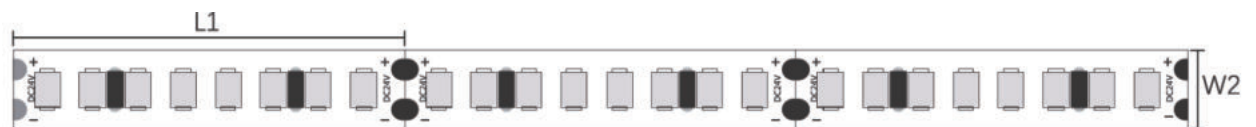

LED Qty	L1(LEDs/cut)	W2(mm/ft)	H3(mm/inch)
140	50/7	8/0.31"	1.4/0.05"

S0309/S0310/S0311/S0312/S0313

LED Qty	L1(LEDs/cut)	W2(mm/ft)	H3(mm/inch)
238	29.4/7	10/0.39"	1.4/0.05"

S0401/S0402

LED Qty	L1(LEDs/cut)	W2(mm/ft)	H3(mm/inch)
70	100/7	8/0.31"	1.4/0.05"

S0403

LED Qty	L1(LEDs/cut)	W2(mm/ft)	H3(mm/inch)
140	50/7	8/0.31"	5/0.19"

S0404

LED Qty	L1(LEDs/cut)	W2(mm/ft)	H3(mm/inch)
238	29.4/7	10/0.39"	5/0.19"

S0501

LED Qty	L1(LEDs/cut)	W2(mm/ft)	H3(mm/inch)
70	100/7	10/0.39"	4.4/0.17"