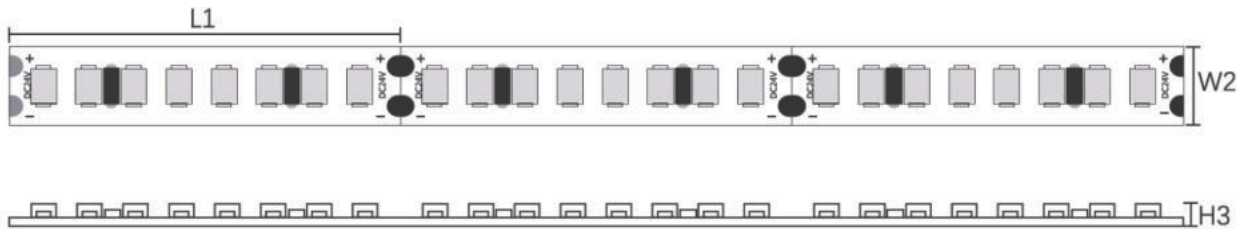

Sizes (S0601)L5000*W10*H2.1mm
(S0602)L5000*W10*H2.8mm
(S0603)L5000*W10*H4mm

Voltage DC24V

IP Protection (S0601)IP20
(S0602)IP44
(S0603)IP65

Warranty 2 Anni

Certification CE, RoHS

Product Image:

Installation

S0301/S0302/S0303

LED 数量

L1(LEDs/cut)

W2(mm/ft)

H3(mm/inch)

S0304/S0305

LED Qty	L1(LEDs/cut)	W2(mm/ft)	H3(mm/inch)
120	20/6"	5/0.19"	1.4/0.05"

S0306/S0307/S0308

LED Qty	L1(LEDs/cut)	W2(mm/ft)	H3(mm/inch)
140	50/7	8/0.31"	1.4/0.05"

S0309/S0310/S0311/S0312/S0313

LED Qty	L1(LEDs/cut)	W2(mm/ft)	H3(mm/inch)
238	29.4/7	10/0.39"	1.4/0.05"

S0401/S0402

LED Qty	L1(LEDs/cut)	W2(mm/ft)	H3(mm/inch)
70	100/7	8/0.31"	1.4/0.05"