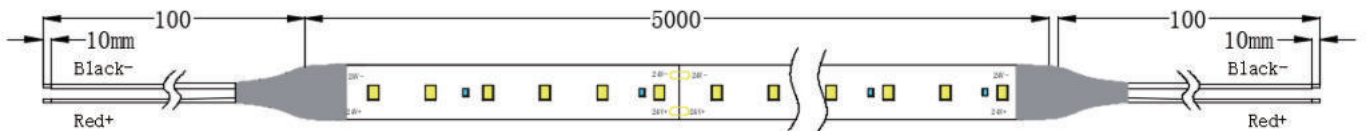

LED Qty	L1(LEDs/cut)	W2(mm/ft)	H3(mm/inch)
140	50/7	8/0.31"	1.4/0.05"