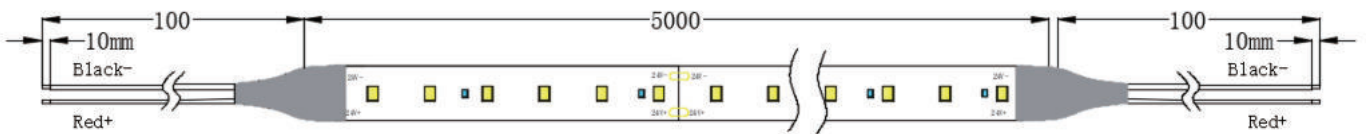

LED Qty	L1(LEDs/cut)	W2(mm/ft)	H3(mm/inch)
140	50/7	10/0.39"	4.4/0.17"