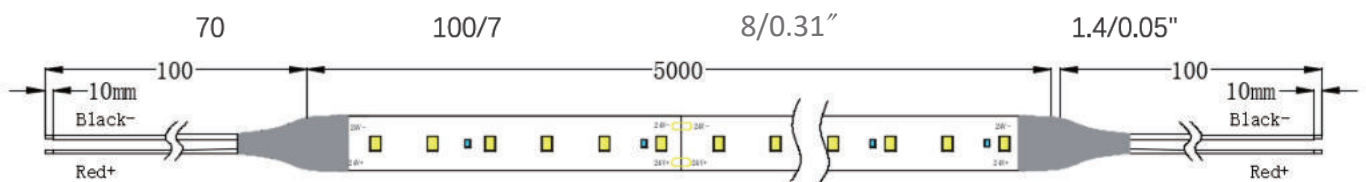

TECHNICAL DATA SHEET

KOSOON®

Characteristics:

Model : STL005

Technical Parameters :

Model	S0301/S0302/S0303/S0304/S0305/S0306/S0307/ S0308/S0309/S0310/S0311/S0312/S0313	
Lumen	(S0301) 1057lm/M (S0302) 1093lm/M (S0303) 1072lm/M (S0304) 959lm/M (S0305) 984lm/M (S0306) 1624lm/M (S0307) 1699lm/M	(S0308) 1631lm/M (S0309) 2608lm/M (S0310) 2682lm/M (S0311) 2644lm/M (S0312) 2102lm/M (S0313) 2228lm/M
Power	(S0301/S0302/S0303/S0304/S0305)8W (S0306/S0307/S0308)12W (S0309/S0310/S0311/S0312/S0313)20W	
CCT	(S0301) 3000K (S0302) 4000K (S0303) 6500K (S0304) 3000K (S0305) 4000K (S0306) 3000K (S0307) 4000K	(S0308) 6500K (S0309) 3000K (S0310) 4000K (S0311) 6500K (S0312) 3000K (S0313) 4000K
CRI	(S0301/S0302/S0303/S0304/S0305/S0306/S0307/ S0308/S0309/S0310/S0311) ≥80 (S0312/S0313) ≥90	
LED quantity	(S0301/S0302/S0303)70 LED/M (S0304/S0305)120 LED/M (S0306/S0307/S0308)140 LED/M (S0309/S0310/S0311/S0312/S0313)238 LED/M	
Corner	120°	
Sizes	(S0301/S0302/S0303/S0306/S0307/S0308)L5000*W8*H1.5mm (S0304/S0305)L5000*W5*H1.5mm (S0309/S0310/S0311/S0312/S0313)L5000*W10*H1.5mm	
Voltage	DC24V	
IP Protection	IP20	
Warranty	3 Anni	
Certification	CE, RoHS	

Product Image:

Technical Parameters :

Model	S0501/S0502
Lumen	(S0501) 984lm/M (S0502) 1580lm/M
Power	(S0501)8W (S0502)12W
CCT	3000K
CRI	≥80
LED quantity	(S0501)70 LED/M (S0502)140 LED/M
Corner	120°
Sizes	L5000*W10*H4mm
Voltage	DC24V
IP Protection	IP65
Warranty	3 Anni
Certification	CE, RoHS

Sizes (S0601)L5000*W10*H2.1mm
(S0602)L5000*W10*H2.8mm
(S0603)L5000*W10*H4mm

Voltage DC24V

IP Protection (S0601)IP20
(S0602)IP44
(S0603)IP65

Warranty 2 Anni

Certification CE, RoHS

Product Image:

Installation

S0301/S0302/S0303

LED 数量

L1(LEDs/cut)

W2(mm/ft)

H3(mm/inch)

S0304/S0305

LED Qty	L1(LEDs/cut)	W2(mm/ft)	H3(mm/inch)
120	20/6"	5/0.19"	1.4/0.05"

S0306/S0307/S0308