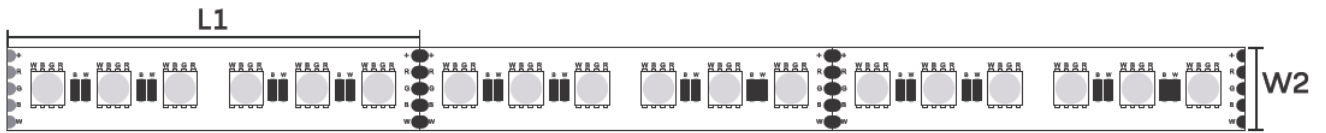

S0602

LED Qty	L1(LEDs/cut)	W2(mm/ft)	H3(mm/inch)
60	100/6	10/0.39"	5/0.19"

S0603

LED Qty	L1(LEDs/cut)	W2(mm/ft)	H3(mm/inch)
60	100/6	12/0.47"	4.4/0.17"