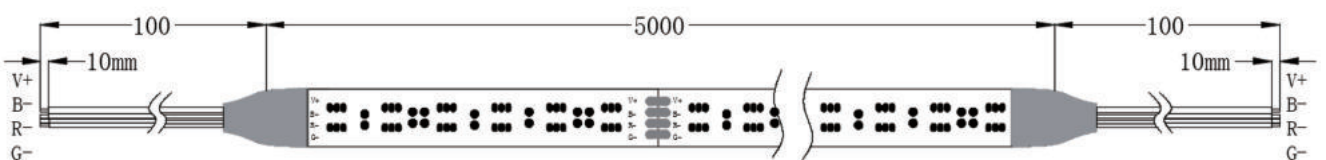

S0502

LED Qty	L1(LEDs/cut)	W2(mm/ft)	H3(mm/inch)
140	50/7	10/0.39"	4.4/0.17"

S0601

LED Qty	L1(LEDs/cut)	W2(mm/ft)	H3(mm/inch)
60	100/6	10/0.39"	2.2/0.09

S0602

LED Qty	L1(LEDs/cut)	W2(mm/ft)	H3(mm/inch)
60	100/6	10/0.39"	5/0.19"