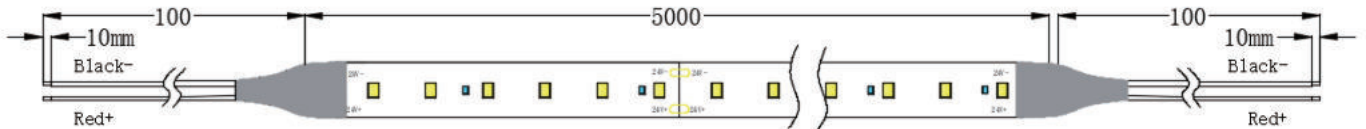

TECHNICAL DATA SHEET

KOSOON®

Characteristics:

Model : STL005

Technical Parameters :

Model	S0301/S0302/S0303/S0304/S0305/S0306/S0307/ S0308/S0309/S0310/S0311/S0312/S0313	
Lumen	(S0301) 1057lm/M (S0302) 1093lm/M (S0303) 1072lm/M (S0304) 959lm/M (S0305) 984lm/M (S0306) 1624lm/M (S0307) 1699lm/M	(S0308) 1631lm/M (S0309) 2608lm/M (S0310) 2682lm/M (S0311) 2644lm/M (S0312) 2102lm/M (S0313) 2228lm/M
Power	(S0301/S0302/S0303/S0304/S0305)8W (S0306/S0307/S0308)12W (S0309/S0310/S0311/S0312/S0313)20W	
CCT	(S0301) 3000K (S0302) 4000K (S0303) 6500K (S0304) 3000K (S0305) 4000K (S0306) 3000K (S0307) 4000K	(S0308) 6500K (S0309) 3000K (S0310) 4000K (S0311) 6500K (S0312) 3000K (S0313) 4000K
CRI	(S0301/S0302/S0303/S0304/S0305/S0306/S0307/ S0308/S0309/S0310/S0311) ≥80 (S0312/S0313) ≥90	
LED quantity	(S0301/S0302/S0303)70 LED/M (S0304/S0305)120 LED/M (S0306/S0307/S0308)140 LED/M (S0309/S0310/S0311/S0312/S0313)238 LED/M	
Corner	120°	
Sizes	(S0301/S0302/S0303/S0306/S0307/S0308)L5000*W8*H1.5mm (S0304/S0305)L5000*W5*H1.5mm (S0309/S0310/S0311/S0312/S0313)L5000*W10*H1.5mm	
Voltage	DC24V	
IP Protection	IP20	
Warranty	3 Anni	
Certification	CE, RoHS	

Product Image:

Technical Parameters :

Model	S0501/S0502
Lumen	(S0501) 984lm/M (S0502) 1580lm/M
Power	(S0501)8W (S0502)12W
CCT	3000K
CRI	≥80
LED quantity	(S0501)70 LED/M (S0502)140 LED/M
Corner	120°
Sizes	L5000*W10*H4mm
Voltage	DC24V
IP Protection	IP65
Warranty	3 Anni
Certification	CE, RoHS

S0301/S0302/S0303

LED 数量

L1(LEDs/cut)

W2(mm/ft)

H3(mm/inch)

S0304/S0305

LED Qty	L1(LEDs/cut)	W2(mm/ft)	H3(mm/inch)
120	20/6"	5/0.19"	1.4/0.05"

S0306/S0307/S0308