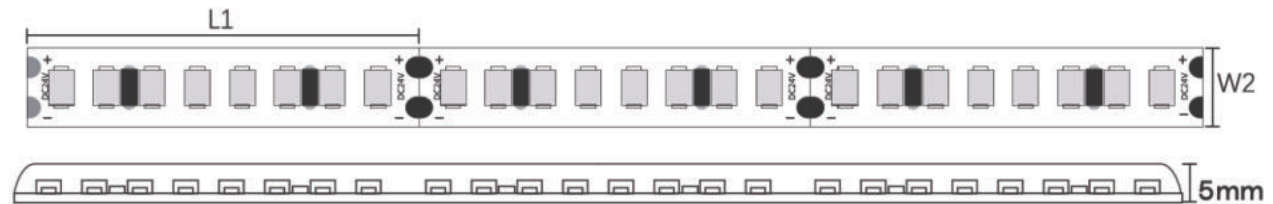

S0501

LED Qty	L1(LEDs/cut)	W2(mm/ft)	H3(mm/inch)
70	100/7	10/0.39"	4.4/0.17"

S0502

LED Qty	L1(LEDs/cut)	W2(mm/ft)	H3(mm/inch)
140	50/7	10/0.39"	4.4/0.17"

S0601

LED Qty	L1(LEDs/cut)	W2(mm/ft)	H3(mm/inch)
60	100/6	10/0.39"	2.2/0.09