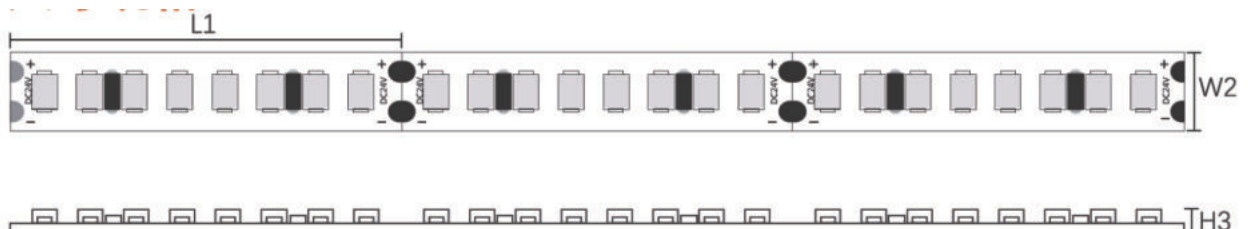

Sizes (S0601)L5000*W10*H2.1mm
(S0602)L5000*W10*H2.8mm
(S0603)L5000*W10*H4mm

Voltage DC24V

IP Protection (S0601)IP20
(S0602)IP44
(S0603)IP65

Warranty 2 Anni

Certification CE, RoHS

Product Image:

Installation

S0301/S0302/S0303

LED 数量

L1(LEDs/cut)

W2(mm/ft)

H3(mm/inch)

S0304/S0305

LED Qty	L1(LEDs/cut)	W2(mm/ft)	H3(mm/inch)
120	20/6"	5/0.19"	1.4/0.05"

S0306/S0307/S0308

LED Qty	L1(LEDs/cut)	W2(mm/ft)	H3(mm/inch)
140	50/7	8/0.31"	1.4/0.05"

S0309/S0310/S0311/S0312/S0313

LED Qty	L1(LEDs/cut)	W2(mm/ft)	H3(mm/inch)
238	29.4/7	10/0.39"	1.4/0.05"

S0401/S0402

LED Qty	L1(LEDs/cut)	W2(mm/ft)	H3(mm/inch)
70	100/7	8/0.31"	1.4/0.05"