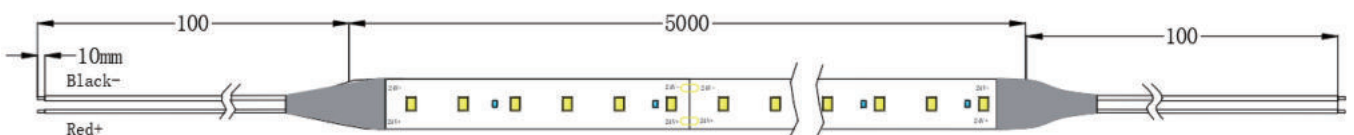

S0403

LED Qty	L1(LEDs/cut)	W2(mm/ft)	H3(mm/inch)
140	50/7	8/0.31"	5/0.19"

S0404

LED Qty	L1(LEDs/cut)	W2(mm/ft)	H3(mm/inch)
238	29.4/7	10/0.39"	5/0.19"

S0501

LED Qty	L1(LEDs/cut)	W2(mm/ft)	H3(mm/inch)
70	100/7	10/0.39"	4.4/0.17"