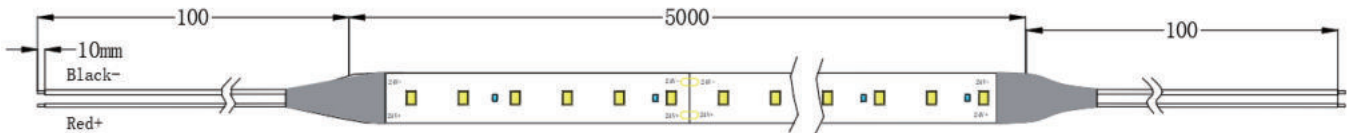

LED Qty	L1(LEDs/cut)	W2(mm/ft)	H3(mm/inch)
140	50/7	8/0.31"	1.4/0.05"

S0309/S0310/S0311/S0312/S0313

LED Qty	L1(LEDs/cut)	W2(mm/ft)	H3(mm/inch)
238	29.4/7	10/0.39"	1.4/0.05"

S0401/S0402

LED Qty	L1(LEDs/cut)	W2(mm/ft)	H3(mm/inch)
70	100/7	8/0.31"	1.4/0.05"

S0403

LED Qty	L1(LEDs/cut)	W2(mm/ft)	H3(mm/inch)
140	50/7	8/0.31"	5/0.19"

S0404

LED Qty	L1(LEDs/cut)	W2(mm/ft)	H3(mm/inch)
238	29.4/7	10/0.39"	5/0.19"

S0501

LED Qty	L1(LEDs/cut)	W2(mm/ft)	H3(mm/inch)
70	100/7	10/0.39"	4.4/0.17"