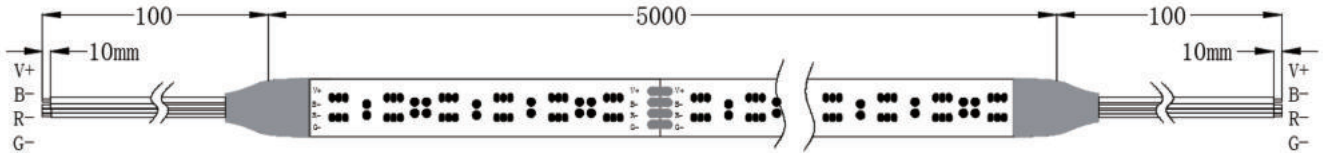

S0502

LED Qty	L1(LEDs/cut)	W2(mm/ft)	H3(mm/inch)
140	50/7	10/0.39"	4.4/0.17"

S0601

LED Qty	L1(LEDs/cut)	W2(mm/ft)	H3(mm/inch)
60	100/6	10/0.39"	2.2/0.09

S0602

LED Qty	L1(LEDs/cut)	W2(mm/ft)	H3(mm/inch)
60	100/6	10/0.39"	5/0.19"