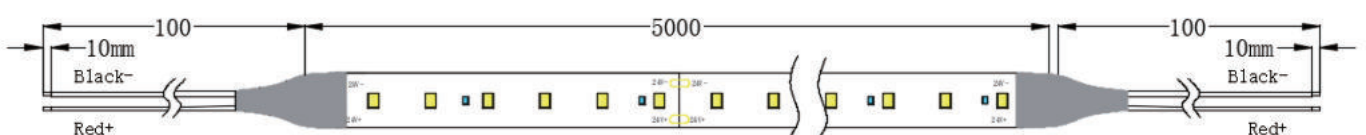

LED Qty	L1(LEDs/cut)	W2(mm/ft)	H3(mm/inch)
238	29.4/7	10/0.39"	1.4/0.05"