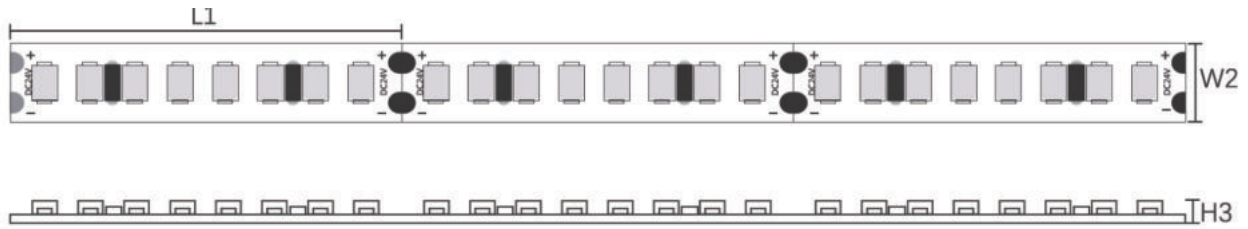

Sizes (S0601)L5000*W10*H2.1mm
(S0602)L5000*W10*H2.8mm
(S0603)L5000*W10*H4mm

Voltage DC24V

IP Protection (S0601)IP20
(S0602)IP44
(S0603)IP65

Warranty 2 Anni

Certification CE, RoHS

Product Image:

Installation

S0301/S0302/S0303

LED 数量

L1(LEDs/cut)

W2(mm/ft)

H3(mm/inch)

S0304/S0305

LED Qty	L1(LEDs/cut)	W2(mm/ft)	H3(mm/inch)
120	20/6"	5/0.19"	1.4/0.05"

S0306/S0307/S0308

LED Qty	L1(LEDs/cut)	W2(mm/ft)	H3(mm/inch)
140	50/7	8/0.31"	1.4/0.05"

S0309/S0310/S0311/S0312/S0313

LED Qty	L1(LEDs/cut)	W2(mm/ft)	H3(mm/inch)
238	29.4/7	10/0.39"	1.4/0.05"

S0401/S0402

LED Qty	L1(LEDs/cut)	W2(mm/ft)	H3(mm/inch)
70	100/7	8/0.31"	1.4/0.05"