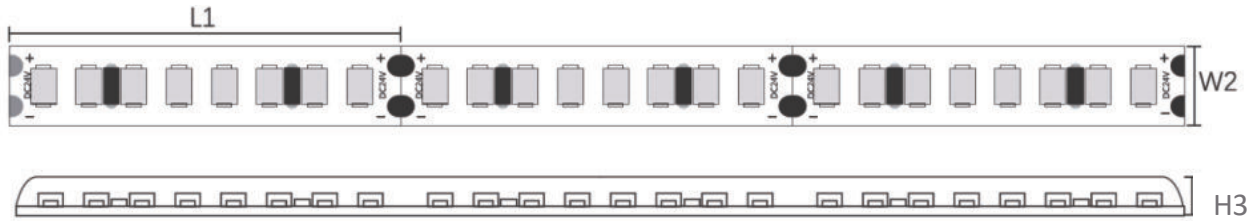

S0403

LED Qty	L1(LEDs/cut)	W2(mm/ft)	H3(mm/inch)
140	50/7	8/0.31"	5/0.19"

S0404

LED Qty	L1(LEDs/cut)	W2(mm/ft)	H3(mm/inch)
238	29.4/7	10/0.39"	5/0.19"

S0501

LED Qty	L1(LEDs/cut)	W2(mm/ft)	H3(mm/inch)
70	100/7	10/0.39"	4.4/0.17"