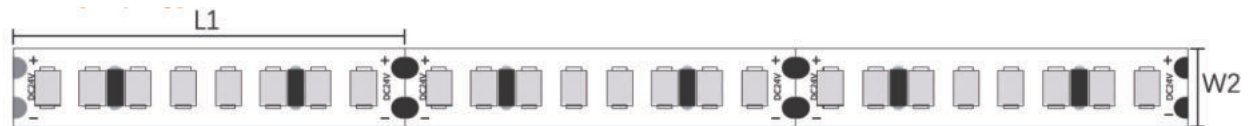

LED Qty	L1(LEDs/cut)	W2(mm/ft)	H3(mm/inch)
140	50/7	8/0.31"	1.4/0.05"

S0309/S0310/S0311/S0312/S0313

LED Qty	L1(LEDs/cut)	W2(mm/ft)	H3(mm/inch)
238	29.4/7	10/0.39"	1.4/0.05"

S0401/S0402

LED Qty	L1(LEDs/cut)	W2(mm/ft)	H3(mm/inch)
70	100/7	8/0.31"	1.4/0.05"

S0403

LED Qty	L1(LEDs/cut)	W2(mm/ft)	H3(mm/inch)
140	50/7	8/0.31"	5/0.19"

S0404

LED Qty	L1(LEDs/cut)	W2(mm/ft)	H3(mm/inch)
238	29.4/7	10/0.39"	5/0.19"

S0501

LED Qty	L1(LEDs/cut)	W2(mm/ft)	H3(mm/inch)
70	100/7	10/0.39"	4.4/0.17"