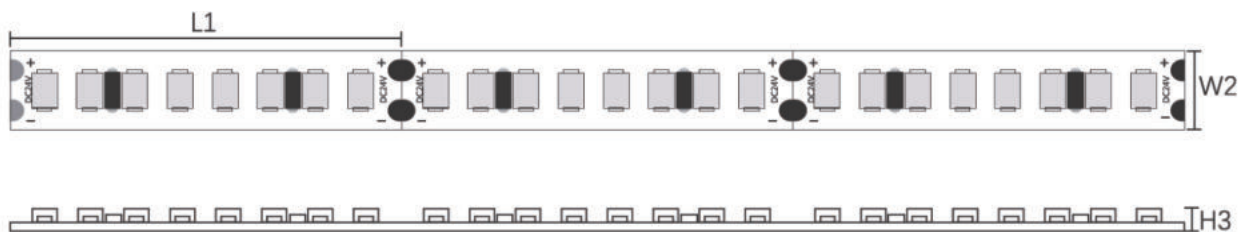

Installation

S0301/S0302/S0303