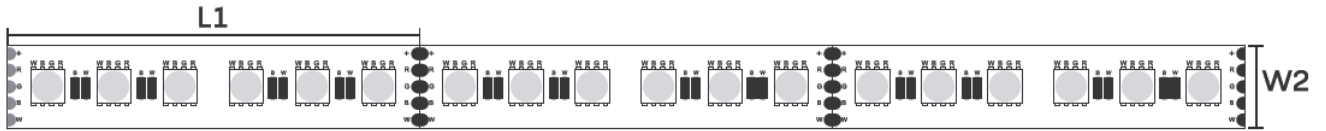

S0403

LED Qty	L1(LEDs/cut)	W2(mm/ft)	H3(mm/inch)
140	50/7	8/0.31"	5/0.19"

S0404

LED Qty	L1(LEDs/cut)	W2(mm/ft)	H3(mm/inch)
238	29.4/7	10/0.39"	5/0.19"

S0501

LED Qty	L1(LEDs/cut)	W2(mm/ft)	H3(mm/inch)
70	100/7	10/0.39"	4.4/0.17"

S0502

LED Qty	L1(LEDs/cut)	W2(mm/ft)	H3(mm/inch)
140	50/7	10/0.39"	4.4/0.17"

S0601

LED Qty	L1(LEDs/cut)	W2(mm/ft)	H3(mm/inch)
60	100/6	10/0.39"	2.2/0.09

S0602

LED Qty	L1(LEDs/cut)	W2(mm/ft)	H3(mm/inch)
60	100/6	10/0.39"	5/0.19"